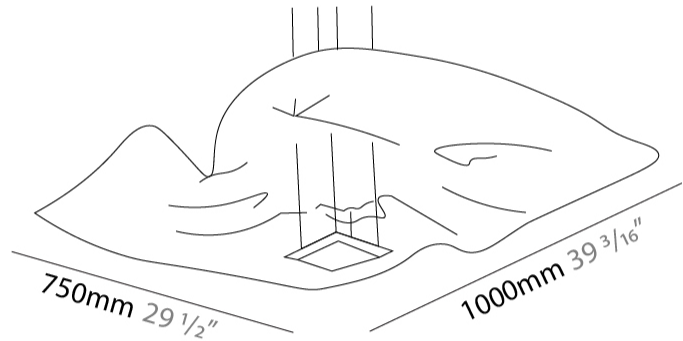

GENERAL

Series: Crash
Brand: Knikerboker
Division: Design
Mounting Type: Suspension
Mounting Location: Ceiling
Subcategory: Pendant

PHYSICAL

Shape: Abstract
Length (mm): 1000
Length (in): 39 3/8
Width (mm): 750
Width (in): 29 1/2
Max. Overall Height (mm): 2000
Max. Overall Height (in): 78 3/4
Light Distribution: Indirect
Fixture Finish: EWH / EBK / MAN / COF / PRD / SLF / GLF / CLF / BRL / EWS / EWG / EWC / EWR / EBS / EBG / EBC / EBC / EBB / MAS / MAD / MAC / MAB / COS / CGO / CCL / CBL / PRS / PRG / PRC / PRB
Fixture Material: Metal
Cable Details: 4 Steel Cable 2000mm / 78 3/4" - Silicon Cable 2000mm / 78 3/4"

ELECTRICAL

Lamp Type: LED
Input Wattage (W): 10.5
Total Output Wattage (W): 10
Dimming: Tri-Mode (Non-Dimming and Phase Dimming (120Vac only) and 0-10V Dimming)
Driver Included: Yes
Driver Location: Integrated
Driver Type: Constant Current - Universal
Driver Class: Class 2
Input Voltage (V): 120 - 277
Constant Current (MA): 250
Upon Request: 0-10Vdc dimming / Phase dimming @120Vac / 277Vac

LED

Number of LEDs: 1
Color Temperature (°K): 3000
Max. Delivered Lumen (lm): 2200
CRI: >85 CRI
Lamp Life (hrs): 50000

OPTICAL

RATINGS AND CERTIFICATIONS

Certified By: Certified for North American Standards
IP rating: IP20